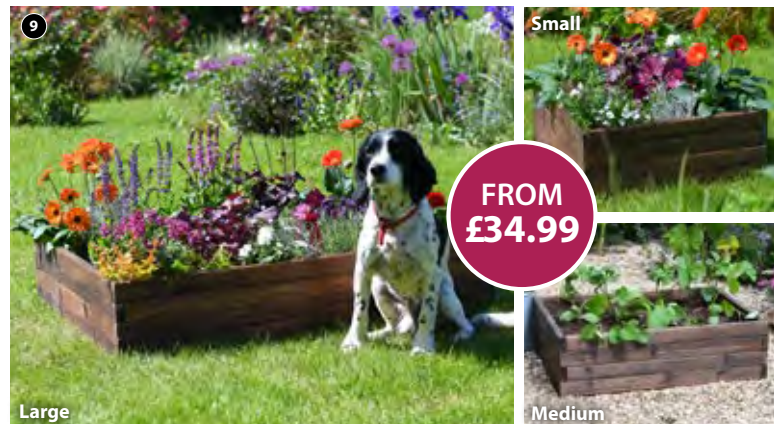

Small

FROM £34.99

Large

Medium