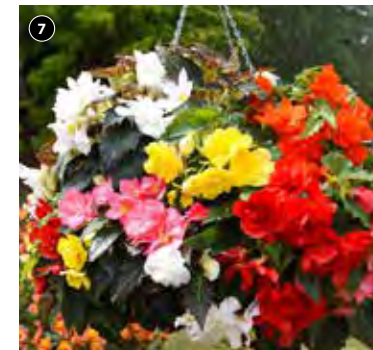

New

6

FROM
£7.99

7

8

**BUY 30
SAVE*
£7.99**

*Enormous, frilly blooms
all summer long*

1. Begonia 'Majestic Mix'