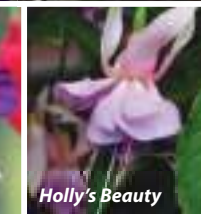

H.H.P. 30cm (12in). Flowers: Jun-Sept. Sun/Part Shade. Baskets, Pots, Windowboxes. Delivery: Apr-May.

Create your most amazing displays yet!

Deep Purple

Swingtime

Voodoo

Holly's Beauty

Peachy

- SENSATIONAL - PETUNIAS