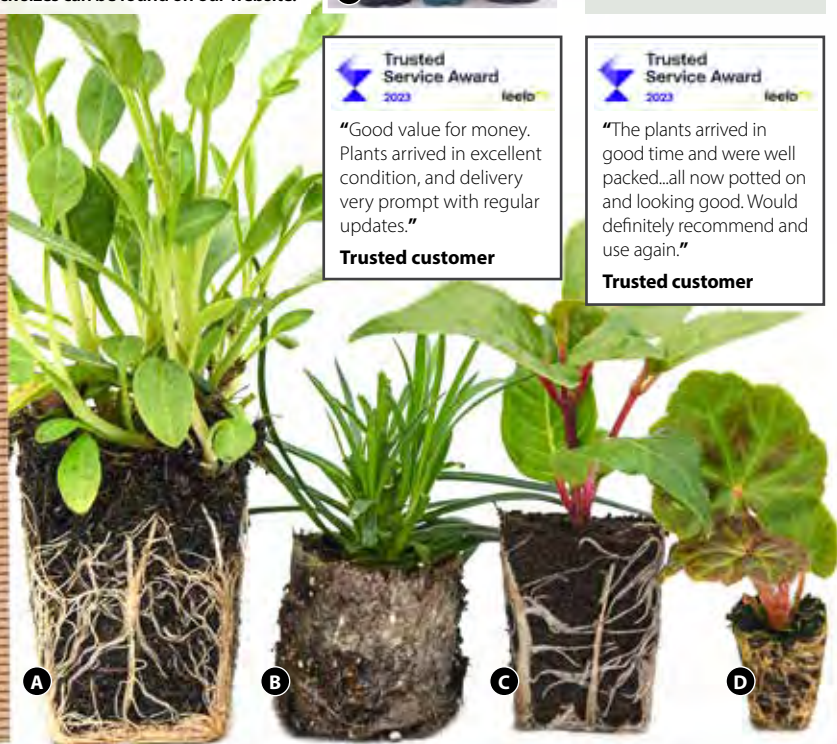

"Good value for money. Plants arrived in excellent condition, and delivery very prompt with regular updates."

Trusted customer

"The plants arrived in good time and were well packed...all now potted on and looking good. Would definitely recommend and use again."

Trusted customer