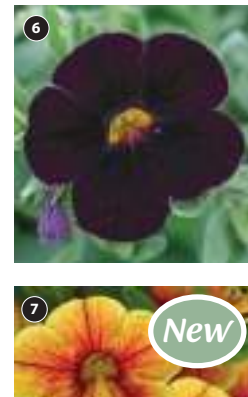

2. Geranium 'Balcon Red'
• A cascade of scarlet blooms and ivy-leaved foliage
• Dependable variety with good weather resistance
KB7955 £9.99 (5 jumbo plugs)
KB7956 £19.99 (15 jumbo plugs)
KB7957 £29.99 (30 jumbo plugs)
HHP. 45cm (18in). Flowers: Jun-Sept. Sun/Part Shade. Baskets, Beds, Borders, Window Boxes. Delivery: Apr-May.

4. Heucherella 'Trailing'
• Broad-lobed, evergreen leaves provide all-year round interest
• Billowing habit, perfect for baskets & pots
KB8469 £18.99 (3 jumbo plugs)
KB8470 £24.99 (6 jumbo plugs)
HP. 25cm (10in). Flowers: Jul-Sept. Sun/Part Shade. Baskets, Cuttings, Ground Cover, Pots. Delivery: Apr-May.

6. Calibrachoa 'Can-Can Black Cherry'
• Lucious rich velvet fluted blooms for summer long flowering
• Suitable for planting in sunny and partial shade
KF3646 £9.99 (5 Postiplugins)
KF3647 £14.99 (10 Postiplugins)
KF3648 £19.99 (20 Postiplugins)
HHA. 50cm (20in). Flowers: Jun-Oct. Sun/Part Shade. Baskets, Pots, Del: Apr-May.

8. Nemesia Trio 'Mio Alegria'
• Early flowering nemesia
• Semi trailing habit
• Red, yellow and white scented blooms
KF1967 £12.99 (3 jumbo plugs)
KF1968 £17.99 (6 jumbo plugs)
HHP. 30cm (12in). Flowers: May-Sept. Baskets, Beds, Pots. Delivery: Apr-May.