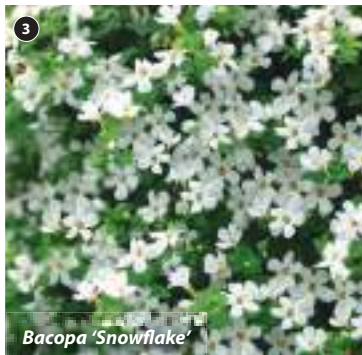

FROM
£8.99

BUY 20
SAVE*
£15.97

Truly eye-catching & unique colour pattern

BUY 15
SAVE*
£9.98

Bacopa 'Snowflake'

Nemesia 'Vanilla'

FROM
69p
PER PLANT

A kaleidoscope of colour