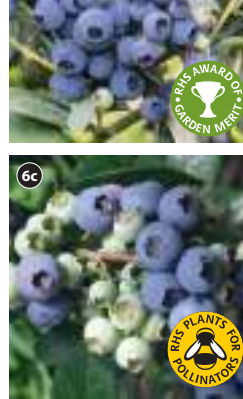

6. Blueberry Collection

- Late cropping varieties
- Loved by pollinating insects
- Fabulous autumn foliage

6a. Bluecrop

13340 £9.99 (1 x 9cm pot)

KB7688 £18.99 (3 x 9cm pots)

6b. Duke

71122 £9.99 (1 x 9cm pot)

KC2026 £14.99 (2 x 9cm pots)

6c. Elliott

KA9231 £9.99 (1 x 9cm pot)

KC8295 £14.99 (2 x 9cm pots)

Blueberry Collection	SAVE £10.98

KA9387 £29.97 £18.99 (3 x 9cm pots) - 1 each of 6a-6c