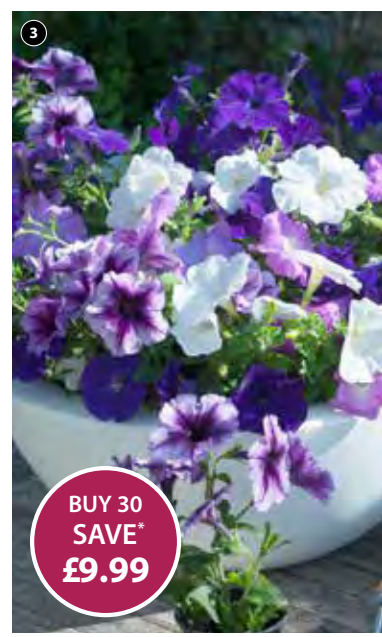

3

**BUY 30
SAVE*
£9.99**

2. Begonia 'Bossa Nova Night Fever'

- Vibrant, weatherproof blooms, all summer long
- Fabulous in patio containers and hanging baskets

KA8763 £19.99 (15 garden ready)
KC6166 £29.99 (30 garden ready)

HHR, 45cm (18in). Flowers: Jul-Oct. Sun/Part Shade. Baskets, Pots, Window Boxes.

3. Petunia Frenzy 'Grand Rapids'

- Good free flowering habit and look superb en masse
- Large blooms in stunning shades of purple and white

KF8431 £12.99 (36 plugs)
KF8432 £16.99 (72 plugs)
KC8071 £14.99 (15 garden ready)
KC8072 £19.99 (30 garden ready)

HHA, 40cm (16in). Flowers: May-Oct. Sun. Baskets, Pots.