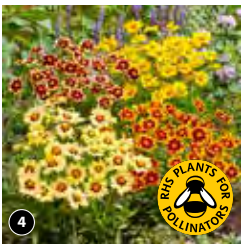

5. NEW Dahlia 'Double Dreamy' Collection

- Non-stop flowering from midsummer to first frosts
- Punchy flower colours

KF1799 ~~£14.99~~ £12.99
(4 jumbo plugs) **SAVE £2.00**

KF1800 ~~£22.99~~ £16.99
(8 jumbo plugs) **SAVE £6.00**

HHP. 50cm (20in). Flowers: Jul-Sept. Sun. Beds, Borders, Pots. Delivery: Apr-May.

6. Dahlia 'Maggiore Fire'

- Lovely cut flowers for summer bouquets

KA8850 ~~£7.99~~ £6.99
(1 jumbo plug) **SAVE £1.00**

KB7888 ~~£11.99~~ £8.99
(3 jumbo plugs) **SAVE £3.00**

KB7889 ~~£16.99~~ £11.99
(6 jumbo plugs) **SAVE £5.00**

KB7890 ~~£19.99~~ £14.99
(9 jumbo plugs) **SAVE £5.00**