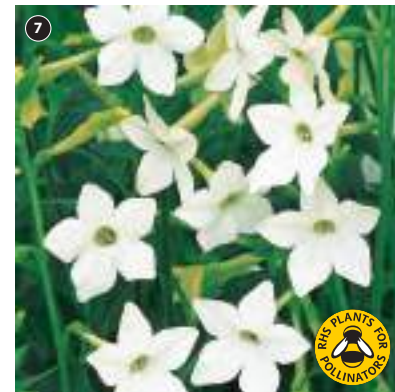

All your favourite
rudbeckias in one mix

1. Rudbeckia 'All Sorts Mixed'

- Outstanding garden performance
- Long-lasting blooms make excellent cut flowers

KB8894 £11.99 (36 plugs)
KB8895 £16.99 (72 plugs)
KA8793 £14.99 (15 garden ready)
KC6198 £19.99 (30 garden ready)

HHA, 60cm (24in). Flowers: Jul-Oct. Sun/Part Shade. Beds, Borders, Cutting, Pots.

2. Cineraria 'Silver Dust'

- Use it as edging, or as feature plants or in pots
- Compact growing pattern

KC8231 £9.99 (36 plugs)
KC8232 £14.99 (72 plugs)
KC8230 £14.99 (15 garden ready)
KC8229 £19.99 (30 garden ready)

HHA, 25cm (10in). Flowers: Jun-Aug. Sun. Borders, Pots.

3. Petunia Easy Wave 'Union Flag Mix'

- Tolerates both heat and cooler conditions
- Flowers all summer long

KC8721 £14.99 (15 garden ready)
KC8722 £19.99 (30 garden ready)

HHA, 30cm (12in). Flowers: Jun-Oct. Sun. Baskets, Beds, Pots, Window Boxes.

4. Lewisia 'Elise Mixed'

- Masses of starry flowers in a range of fruity colours
- A bright and attractive annual bedding plant

KB8051 £9.99 (12 plugs)
KB8052 £14.99 (24 plugs)
KB8053 £19.99 (48 plugs)

HP, 25cm (10in). Flowers: May-Sept. Sun. Beds, Borders, Pots, Rockeries.

5. Alyssum 'Clear Crystal Mixed'

- Flowers up to 30% larger than other alyssums
- Fragrant flowers

KC8221 £14.99 (15 garden ready)
KC8222 £19.99 (30 garden ready)

HA, 30cm (12in). Flowers: Jun-Sept. Sun. Baskets, Borders, Pots, Rockeries.

6. NEW Marigold 'Marvel Mixed' F1

- Huge pompom blooms that are early to flower giving a long growing season
- Vigorous grower for packed border displays

KF8847 £9.99 (24 plugs)
KF8449 £16.99 (72 plugs)
KF7008 £14.99 (15 garden ready)
KF7009 £19.99 (30 garden ready)

HHA, 35cm (14in). Flowers: Jul-Sept. Sun. Beds, Borders, Pots.

7. Nicotiana 'Affinis'