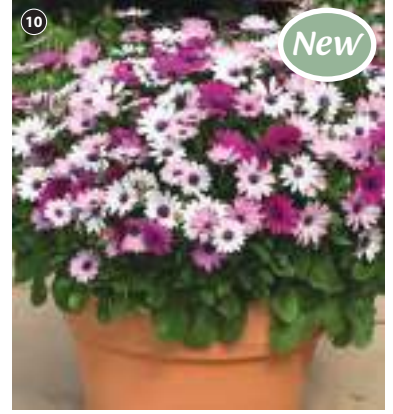

**BUY 30
SAVE*
£7.99**

*Enormous, frilly blooms
all summer long*

1. Begonia 'Majestic Mix'

- Super-sized flowers up to 20cm (8in) across!
- Magnificent colour variety
- Flowers all summer long

KC8242 £17.99 (15 garden ready)

KC8243 £27.99 (30 garden ready)

HHT. 45cm (18in). Flowers: Jul-Oct. Sun/Part Shade. Baskets, Borders, Pots.

2. Coleus Mix

- Eye-catching range of vivid colours
- Textured foliage gives a modern twist to traditional bedding displays

KF2676 £16.99 (15 garden ready)

KF2677 £24.99 (30 garden ready)

TP. 45cm (18in). Flowers: Jun-Oct. Sun/Part Shade. Beds, Borders, Pots.

3. Marigold 'French Durango Improved'

- Flowering reliably no matter what the weather
- Great for the garden border and containers
- Extra large anemone blooms

KB7663 £9.99 (36 plugs)

KB7664 £16.99 (72 plugs)

HHA. 25cm (10in). Flowers: Jun-Oct. Sun. Beds, Borders, Pots.

4. Laurentia 'Indigo Stars'

- A constellation of starry indigo blooms
- Resilient and versatile, even coping well in dry conditions

KB8892 £13.99 (24 plugs)

KB8893 £19.99 (48 plugs)

5. Geranium 'Horizon Appleblossom' F1

- Large, bushy and free-flowering all summer
- Spectacular clusters of various pale pink shades

KA8779 £14.99 (15 garden ready)

KC6183 £19.99 (30 garden ready)

HHP. 40cm (16in). Flowers: Jun-Oct. Sun. Beds, Borders, Pots.

6. Petunia 'Frenzy Mixed'

- Superb garden performance
- Improved mix of stunning colours

KB8192 £12.99 (36 plugs)

KB8193 £16.99 (72 plugs)

73694 £13.99 (15 garden ready)

KC6197 £18.99 (30 garden ready)

HHA. 25cm (10in). Flowers: Jun-Sept. Sun. Baskets, Beds, Pots, Rockeries, Window Boxes.

7. Zinnia 'Zesty'

- Perfect for pollinators
- Flowers furiously all summer and into autumn

KF1874 £16.99 (15 garden ready)

KF1875 £24.99 (30 garden ready)