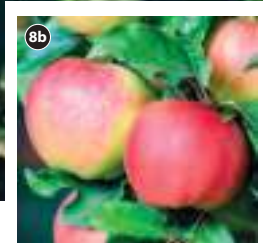

- FLAVOURSOME - FRUIT

From fruit trees to sweet strawberries, here's our pick of the bunch!

BUY 36
SAVE*
£11.98

1a

1b

1c

1. Strawberry Full Season Collection

- Early, mid and late season
- 3 customer favourites

1a. Cambridge Favourite

KC1905 £9.99 (12 bare roots)

KC1940 £15.99 (24 bare roots)

1b. Florence

13898 £9.99 (12 bare roots)

65254 £15.99 (24 bare roots)

1c. Honeoye

14327 £11.99 (12 bare roots)

KB3075 £17.99 (24 bare roots)

HP. 20cm (8in). Flowers: May. Harvest: Jun-Jul. Sun. Greenhouse, Kitchen Garden, Pots. Delivery: Apr-May.

Strawberry Collection	SAVE £11.98

KC8029 £14.99 (18 bare roots) - 6 each of 1a-1c	
KB3077 £31.97 £19.99 (36 bare roots) - 12 each of 1a-1c	

For our full range of fruit, visit thompson-morgan.com

2. Raspberry Tree

- Bright crimson glossy fruits with a jammy flavour
- No pruning required

KF3976 £13.99 (1 x 9cm pot)

KF3977 £19.99 (2 x 9cm pots)

KF1514 £44.99 (1 x 5 litre pot)

KF1515 £64.99 (2 x 5 litre pots)

HS. 1.8-2.4m (6-8ft). Harvest: May-Jun.

Sun. Borders, Pots, Kitchen Garden.

Delivery: Apr-Jun.

.....

3. Raspberry Summer Lovers Patio Red

- Compact dwarf variety specially bred for patio pots
- Fruits from as early as mid-July
- Perfect for snacking on

KB5854 £12.99 (1 x 9cm pot)

KB5887 £19.99 (3 x 9cm pots)

4. Blackberry Black Cascade

- Pick up to 1.3kg of large, sweet berries from a single plant
- Compact, arching plants with thornless trailing stems
- Crops more than once a season

70647 £9.99 (1 x 9cm pot)

KC1966 £17.99 (2 x 9cm pots)

KB6230 £22.99 (3 x 9cm pots)

.....

5. Blackcurrant Summer Pearls

- Perfect for the patio
- Glossy, flavoursome fruits
- Heavy cropping variety

KB5849 £11.99 (1 x 9cm pot)

KB5879 £19.99 (3 x 9cm pots)

6. Blueberry Collection

- Late cropping varieties
- Loved by pollinating insects
- Fabulous autumn foliage

6a. Bluecrop