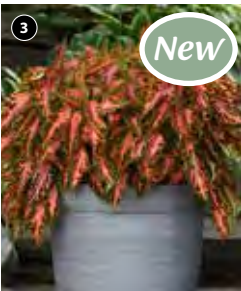

3. NEW Coleus 'Premium Sun Coral Candy'

- Vibrant colour impact
- Bold pattern leaves with rich textures
- Great centre-stage variety

KF6388 ~~£12.99~~ £9.99
(5 Postiplugins) **SAVE £3.00**

KF6389 ~~£18.99~~ £14.99
(10 Postiplugins) **SAVE £4.00**

HHA. 25-35cm (10-14in). Sun/Part Shade. Beds, Borders, Pots. Delivery: Apr-May.

4. Coreopsis 'Solar'

- An abundance of colour from four dazzling varieties
- Drought tolerant
- Favoured by bees and butterflies

KF1984 ~~£14.99~~ £12.99
(4 jumbo plugs) **SAVE £2.00**

KF1985 ~~£19.99~~ £16.99
(8 jumbo plugs) **SAVE £3.00**

HP. 50cm (20in). Flowers: Apr-Nov. Sun/Part Shade. Beds, Borders, Pots. Delivery: Apr-Jun.