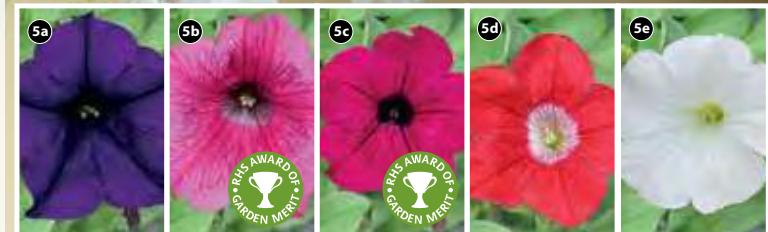

- SENSATIONAL - PETUNIAS

Every summer garden benefits from these colourful, easy to grow flowers

**BUY 20
SAVE*
£14.97**

1. Petunia 'Night Sky'

- See a constellation in every bloom
- World first in flower patterning

KB8194 £9.99 (5 Postiplugins)
KB8195 £16.99 (10 Postiplugins)
KB8196 £24.99 (20 Postiplugins)

HHA. 25cm (10in). Flowers: Jun-Oct.
Sun. Baskets, Beds, Borders, Pots,
Window Boxes. Delivery: Apr-May.

2

**BUY 20
SAVE*
£15.97**

2. Petunia 'Back to Black'

- Alluring velvety-black flowers
- Weatherproof flowers and a vigorous habit

KB8173 £8.99 (5 Postiplugins)
KB8174 £14.99 (10 Postiplugins)
KB8175 £19.99 (20 Postiplugins)

HHA. 30cm (12in). Flowers: Jun-Oct.
Sun. Baskets, Beds, Borders, Pots,
Window Boxes. Delivery: Apr-May.

3. Petunia 'Crazytunia Terracotta'

- Unique colouring in stunning shades of orange to pink
- Weather-resistant flowers

KF1915 £8.99 (5 Postiplugins)
KF1913 £12.99 (10 Postiplugins)
KF1914 £19.99 (20 Postiplugins)

HHA. 25cm (10in). Flowers: Jun-Oct.
Sun. Baskets, Borders, Pots, Window
Boxes. Delivery: Apr-May.

3

**FROM
£8.99**

4

4. Petunia 'Capella™ Hello Yellow'

- The best yellow petunia we've ever seen!
- Bright pure yellow flowers

KC8173 £9.99 (5 Postiplugins)
KC8174 £14.99 (10 Postiplugins)
KC8175 £19.99 (20 Postiplugins)

HHA. 25cm (10in). Flowers: May-Sept.
Sun. Baskets, Beds, Borders, Pots,
Window Boxes. Delivery: Apr-May.
Window Boxes. Del: Apr-May.

Sensational PETUNIAS

The longest
trailing stems of
any petunia!

**BUY 100
SAVE*
£129.81**

5

5. Petunia 'Surfinia' Collection

- The longest trailing stems of any petunia
- Quick and vigorous - fills out baskets in no time
- Stands up to any British summer

5a. 'Blue'

KB8221 £8.99 (5 Postiplugins)

5b. 'Hot Pink'

KB8222 £8.99 (5 Postiplugins)

5c. 'Purple'