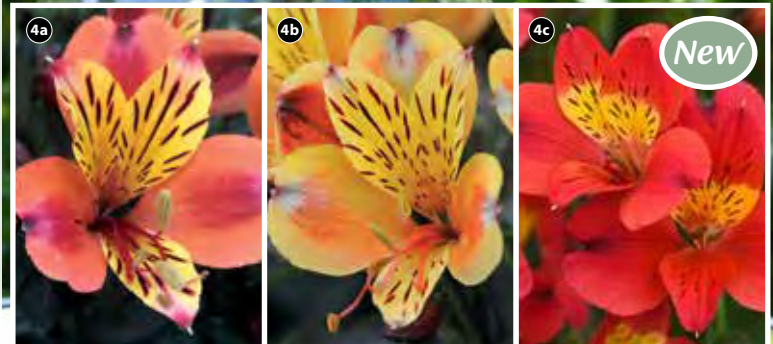

4c. NEW 'Summer Heat'

KF6258 £11.99 (1 jumbo plug)

KF6259 £19.99 (3 jumbo plugs)

Prized for their beautifully coloured flowers set against unique bronzed foliage. Perfect for masses of colour in borders and for patio growing, these extra-hardy Peruvian lilies are compact, with good stems for cutting. Long flowering into autumn.

HP. 75cm (30in). Flowers: Jun-Nov. Sun/Part Shade. Beds, Cutting, Pots. Delivery: Apr-Jun.

Alstroemeria 'Summer' Trio **SAVE £29.98**

KB8462 ~~£35.97~~ £19.99 (3 jumbo plugs) - 1 each of 4a-4c

KF7057 ~~£59.97~~ £29.99 (6 jumbo plugs) - 2 each of 4a-4c

Perfect for PATIOS

BUY 6
SAVE*
£29.98

*Six months
of flowers*