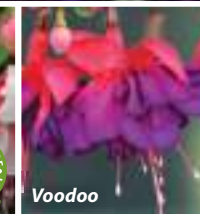

H.H.P. 30cm (12in). Flowers: Jun-Sept. Sun/Part Shade. Baskets, Pots, Windowboxes. Delivery: Apr-May.

Create your most amazing displays yet!

Deep Purple

Swingtime

Voodoo

Holly's Beauty

Peachy

- SENSATIONAL - PETUNIAS