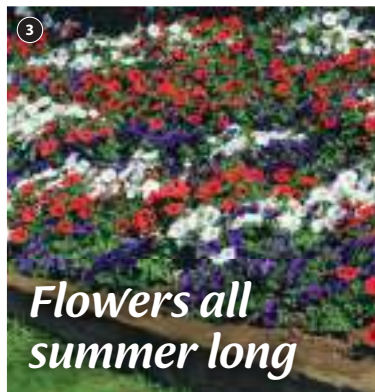

Flowers all
summer long