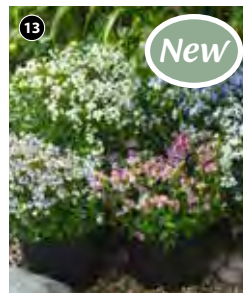

12. NEW Lavender BeeZee 'Trio'

- British bred to perfectly suit our climates
- Compact hardy and keeps the bees busy in the long flowering months

12a. 'Dark Blue'
KF6398 ~~£14.99~~ £8.99
(3 jumbo plugs) **SAVE £6.00**

KF6399 ~~£16.99~~ £12.99
(6 jumbo plugs) **SAVE £4.00**

12b. 'Light Blue'
KF6395 ~~£14.99~~ £8.99
(3 jumbo plugs) **SAVE £6.00**

KF6396 ~~£16.99~~ £12.99
(6 jumbo plugs) **SAVE £4.00**

12c. 'Soft Pink'
KF6392 ~~£14.99~~ £8.99
(3 jumbo plugs) **SAVE £6.00**

KF6393 ~~£16.99~~ £12.99
(6 jumbo plugs) **SAVE £4.00**

HS. 35-40cm (14-16in). Flowers: Jun-Oct. Sun. Beds, Borders, Hedging, Kitchen Gardens, Pots. Delivery: Apr-Jun.