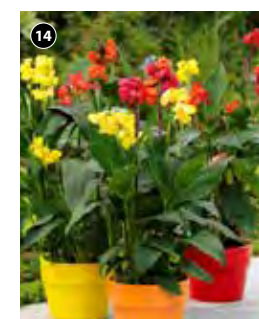

14

12. Phlox 'Pharao Blue Eye'

- Perfect for creating a mass of fragrant flowers
- Drought tolerant perennial

KB8233 £9.99 (5 Postiplugins)
KB8234 £12.99 (10 Postiplugins)
KF4372 £19.99 (20 Postiplugins)

HP. 15cm (6in). Flowers: Apr-Jun. Sun/Part Shade. Borders, Ground Cover, Pots, Rockeries. Delivery: Mar-May.

13. NEW Verbena 'Royal Dreams'

- Shorter, dwarf variety
- Loved by bees and butterflies

KF6409 £14.99 (5 jumbo plugs)
KF6410 £19.99 (10 jumbo plugs)
KF6411 £9.99 (1 x 9cm pot)
KF6412 £18.99 (3 x 9cm pots)

HP. 60cm (24in). Flowers: Jul-Oct. Sun. Beds, Borders, Pots. Delivery: Mar-May.

14. Canna 'Cannova Trio'

- Bred especially for our British climate
- Showy flowers bloom over an impressively long season!

14a. 'Red Golden Flame'
KF1646 £11.99 (1 x 9cm pot)

14b. 'Bronze Orange'
72206 £11.99 (1 x 9cm pot)

14c. 'Scarlet'
72207 £11.99 (1 x 9cm pot)

HHP. 75cm (30in). Flowers: May-Oct. Sun. Borders, Greenhouses, Pots. Delivery: Mar-May.

Canna 'Cannova Trio'	SAVE £15.98
KF1647 £35.97 £19.99 (3 x 9cm pots) - 1 each of 14a-14c