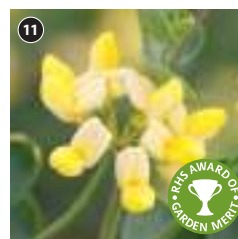

Flowers all
summer long

New