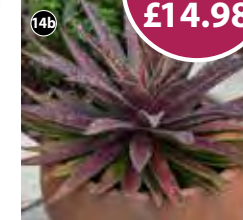

1a

1b

1c

1d

2

4

6

BUY 2
SAVE*
£9.99

8

10

New

12

New

UK
exclusive
variety

14a

BUY 3
SAVE*
£14.98

14b

14c

3

5

7

New

9

11

13

1. Brugmansia 'Single' Collection

- A show-stopping plant
- Stunning exotic flowers
- Delicious evening fragrance

1a. 'White'

KC0970 £12.99 (1 x 9cm pot)

1b. 'Pink'

KC0969 £12.99 (1 x 9cm pot)

1c. 'Red/Orange'

KC0972 £12.99 (1 x 9cm pot)

1d. 'Yellow'

KC0971 £12.99 (1 x 9cm pot)

TS. 2m (6.5ft). Flowers: May-Sept. Sun. Greenhouse, Pots. Delivery: Apr-May.

Brugmansia 'Single' Collection **SAVE £28.97**

KC7832 ~~£51.96~~ £22.99 (4 x 9cm pots) - 1 each of 1a-1d

2. Alstroemeria 'Purple Passion' Collection

- Specially bred with patio containers in mind
- Exotic collection of purple and white blooms

KF0930 £19.99 (3 jumbo plugs)

KF1510 £29.99 (6 jumbo plugs)

HP. 35cm (14in). Flowers: Jun-Nov. Sun/Part Shade. Borders, Cutting, Pots. Delivery: Mar-May.

3. Calendula 'Power Daisy' Collection

- A mass of yellow, orange, and yellow daisy-like blooms
- Hundreds of blooms all summer long

KB8578 £14.99 (5 jumbo plugs)

KB8577 £19.99 (10 jumbo plugs)

HA. 40cm (16in). Flowers: Jun-Sept. Cutting, Edible, Kitchen Gardens, Pots. Delivery: Mar-May.

4. Musa basjoo

- Perfect for tropical planting schemes
- Large, lush green leaves produced every year
- Edible fruits once mature

80856 £12.99 (1 x 10.5cm pot)

KA9253 £24.99 (3 x 10.5cm pots)

TP. 5m (16ft). Flowers: Jul-Sept. Sun. Greenhouse, Pots. Delivery: Mar-May.

5. Alstroemeria 'White Pink Blush'

- Pastel white flowers with a gorgeous smudge of pink
- Compact plant well suited to containers

KC8081 £11.99 (1 jumbo plug)

KC8185 £19.99 (3 jumbo plugs)

KC8186 £29.99 (6 jumbo plugs)

HP. 30cm (12in). Flowers: Jun-Nov. Sun/Part Shade. Borders, Cutting, Pots. Delivery: Mar-May.

6. Patio Pond Plant Basket