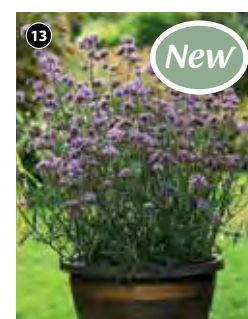

KA8512 £9.99 (1 jumbo plug)
KB7805 £16.99 (3 jumbo plugs)
KB7806 £26.99 (6 jumbo plugs)

HP. 45cm (18in). Flowers: Jun-Aug. Sun/Part Shade. Beds, Borders, Cutting, Pots. Delivery: Mar-May.

12

BUY 20
SAVE*
£19.97