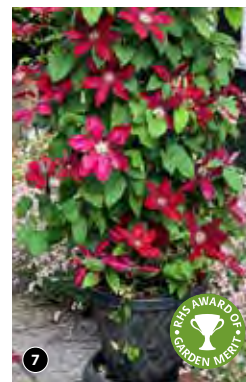

7. Clematis 'Niobe'

- Rich, ruby-red flowers strike a dramatic note
- Perfect for growing in containers
- Huge 15cm (6in) blooms

KF1955 £12.99 (1 x 9cm pot)
KF1956 £24.99 (3 x 9cm pots)
HP. 3m (10ft). Flowers: May-Sept. Sun or Part shade. Beds, Pots. Delivery: Mar-May.

8. Petunia 'Crazytunia Terracotta'

- Unique colouring in stunning shades of orange to pink
- Weather-resistant flowers

KF1915 £8.99 (5 Postiplugins)
KF1913 £12.99 (10 Postiplugins)
KF1914 £19.99 (20 Postiplugins)
HHA. 25cm (10in). Flowers: Jun-Oct. Sun. Baskets, Borders, Pots, Window Boxes. Delivery: Mar-May.

9. NEW Dahlia 'Double Dreamy' Collection

- Non-stop flowering from midsummer to first frosts
- Punchy flower colours stand out against the glossy bronze foliage
- Specially bred for a compact habit, perfect for patio containers

KF1799 £14.99 (4 jumbo plugs)
KF1800 £22.99 (8 jumbo plugs)
HHP. 50cm (20in). Flowers: Jul-Sept. Sun. Beds, Borders, Pots. Delivery: Mar-May.

10. NEW Rose 'Scentifall Yellow'

- Wonderful fragrance
- Trailing habit

KF0975 £12.99 (1 x 9cm pot)
KF5703 £24.99 (3 x 9cm pots)
HS. 60cm (24in). Flowers: Jun-Sept. Sun. Baskets, Pots, Window Boxes. Delivery: Mar-May.