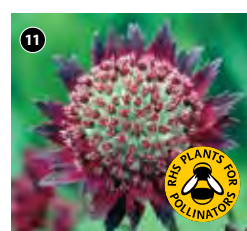

8

BUY 20
SAVE*
£26.97

9

10

11

8. Delphinium 'Pacific Giants Mixed'

- Towering flower spikes in summer
- Make dramatic cut flowers

KB7894 £9.99 (5 Postiplugins)
KB7895 £12.99 (10 Postiplugins)