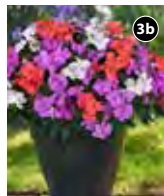

- GARDEN READY - SUMMER BEDDING

Fill your garden with great
value summer bedding

Delivery: May-Jun

BUY 360
SAVE*
£91.89

*Our best value collection –
enough to fill all your baskets,
borders and containers!*

**Garden Ready
Bumper Collection**

**SAVE
£91.89**

KF7374 ~~£174.88~~ £99.99

(180 garden ready)

- 15 each of the 12 varieties below

KC0766 ~~£231.88~~ £139.99

(360 garden ready)

- 30 each of the 12 varieties below

1a

1c

2a

2c

3a

3c

1b

1d

2b

2d

3b

3d

**Garden Ready
Basket Collection**

**SAVE
£16.97**

KF7372 ~~£54.96~~ £39.99

(60 garden ready) - 15 each of 1a-1d

KC7214 ~~£76.96~~ £59.99

(120 garden ready) - 30 each of 1a-1d

**Garden Ready
Bedding Collection**

**SAVE
£17.97**

KF7373 ~~£55.96~~ £39.99

(60 garden ready) - 15 each of 2a-2d

KC7215 ~~£77.96~~ £59.99

(120 garden ready) - 30 each of 2a-2d

**Garden Ready
Container Collection**

**SAVE
£16.97**

KF7371 ~~£63.96~~ £39.99

(60 garden ready) - 15 each of 3a-3d

KC7213 ~~£76.96~~ £59.99

(120 garden ready) - 30 each of 3a-3d

1a. Lobelia 'Ultra Cascade Improved Mix'

KC6188 £16.99 (30 garden ready)

1b. Petunia 'Easy Wave' Ultimate Mixed'

KC6195 £19.99 (30 garden ready)

1c. Begonia 'Lotto Mixed'

KC6171 £19.99 (30 garden ready)

1d. Begonia 'Apricot Shades Improved'

KC6169 £19.99 (30 garden ready)

2a. Busy Lizzie 'Beacon'

KC6186 £18.99 (30 garden ready)

2b. Marigold 'Zenith'

KC6191 £19.99 (30 garden ready)

2c. Nicotiana 'Eau de Cologne'

KC6192 £18.99 (30 garden ready)

2d. Gazania 'Tiger Stripes Mixed'

KC6180 £19.99 (30 garden ready)

3a. Petunia 'Frenzy Mixed'

KC6197 £18.99 (30 garden ready)

3b. Busy Lizzie 'Pearl Island'

KF1879 £19.99 (30 garden ready)

3c. NEW Zinnia 'Profusion Mixed'

KF5865 £19.99 (30 garden ready)

3d. Geranium 'Jackpot Mixed' F1

KC6184 £17.99 (30 garden ready)

SPECIAL OFFER 3 Alstroemeria Butterfly Hybrids **only £2.99** worth £9.99 with any order