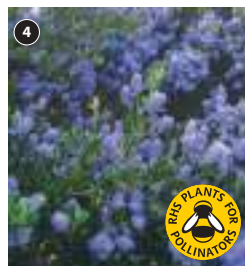

Flowers all
summer long

New