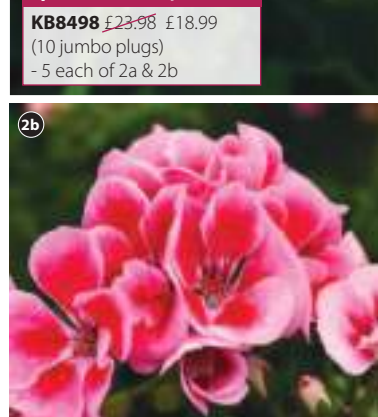

- GLORIOUS - GERANIUMS

Pelargoniums and Cranesbills
are so easy to grow, perfect
for gardeners of all abilities!

15cm (6in) across

1. Geranium 'Giant' Collection

- Great weather resistance

1a. Power Red

KB7970 £12.99 (5 jumbo plugs)

KC7863 £18.99 (10 jumbo plugs)

TP. 60cm (24in). Flowers: May-Oct. Sun/
Part Shade. Cutting, Greenhouse, Pots.
Delivery: Mar-May.

Geranium 'Giant' Collection	SAVE £179.81

KB8499 £13.99

(5 jumbo plugs)

KB8500 ~~£41.97~~ £24.99

(15 jumbo plugs)

KB8501 ~~£83.94~~ £34.99

(30 jumbo plugs)

KB8502 ~~£279.80~~ £99.99

(100 jumbo plugs)

2. Geranium 'Flower Fairy Splash' Duo

- Dramatic bicolour blooms

2a. 'White Splash'

KB7986 £11.99 (5 jumbo plugs)

KB7987 £18.99 (10 jumbo plugs)

KB7988 £26.99 (20 jumbo plugs)

2b. 'Pink Splash'

KB7958 £11.99 (5 jumbo plugs)

KB7959 £18.99 (10 jumbo plugs)

KB7960 £26.99 (20 jumbo plugs)

HHA. 40cm (16in). Flowers: Jun-Oct.
Sun/Part Shade. Baskets, Beds, Borders,
Pots, Conservatory. Delivery: Mar-May.

3. Geranium 'Appleblossom Rosebud'

- Popular heritage variety

KB7981 £12.99 (5 jumbo plugs)

KB7982 £19.99 (10 jumbo plugs)

HHP. 30cm (12in). Flowers: Jun-Oct.
Sun/Part Shade. Baskets, Beds, Borders,
Greenhouse, Pots. Delivery: Mar-May.

4. Nurseryman's Choice Geranium Plant Collection

- Fill baskets, pots and borders
  with summer colour

KB8100 £14.99 (10 jumbo plugs)

KB8102 £22.99 (20 jumbo plugs)

KB8103 £29.99 (30 jumbo plugs)

HHP. Flowers: Jun-Oct. Sun/Part Shade.
Beds, Borders, Pots. Delivery: Mar-May.

5. Geranium 'Rosebud Collection'

- Vigorous, trailing plants
  with large clusters of fully
  double flowers
- Blooms remain in a
  truly elegant rosebud
  formation

5a. 'Blue Sybil'

KB7973 £9.99 (5 jumbo plugs)

KB7974 £16.99 (10 jumbo plugs)

5b. 'Pink Sybil'

KB7975 £9.99 (5 jumbo plugs)