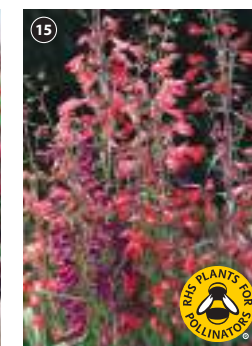

Garden Ready Perennials 15 garden ready plants • Delivery May-June

Buy any 2 or more packs of 15 garden ready perennials and SAVE £5 per pack

1. Coreopsis 'Golden Joy' HP. 35cm (14in). Flowers: Jun-Sept.	74427	£16.99
2. Aquilegia 'Mrs Scott-Elliott' HP. 60cm (24in). Flowers: May-Jul.	74426	£16.99
3. Achillea 'Summer Berries' HP. 60cm (24in). Flowers: Jun-Aug.	KA8699	£16.99
4. Gaillardia 'Arizona Sun' HP. 30cm (12in). Flowers: Jun-Sept.	KA8703	£16.99
5. Echinacea 'Primadonna Mixed' HP. 85cm (33in). Flowers: Jul-Sept.	74430	£18.99
6. Dianthus 'IQ' HP. 50cm (20in). Flowers: Jun-Aug.	KA8777	£16.99
7. Delphinium 'Dark Blue & White Bee' HP. 90cm (36in). Flowers: Jun-Jul, Sept.	KC1435	£16.99
8. Hollyhock 'Chaters Doubles' HP. 1.8m (6ft). Flowers: Jun-Sept.	KA8707	£16.99
9. Verbena bonariensis HP. 1.2m (4ft). Flowers: Jul-Oct	74436	£16.99
10. Verbascum 'Southern Charm' HP. 1.2m (4ft). Flowers: Jun-Aug.	74435	£16.99
11. Digitalis 'Excelsior' HB. 120cm (47in). Flowers: May-Jul.	KA8708	£16.99
12. Scabiosa 'Blue Jeans' HP. 45cm (18in). Flowers: Jun-Aug.	74434	£17.99
13. Lobelia 'Queen Victoria' HP. 90cm (35in). Flowers: Aug-Oct.	KA9286	£16.99
14. Salvia 'New Dimensions Mix' HP. 30cm (12in). Flowers: Jun-Oct.	KC1439	£16.99
15. Penstemon 'Twizzle' HP. 70cm (28in). Flowers: Jul-Oct.	KA8804	£17.99