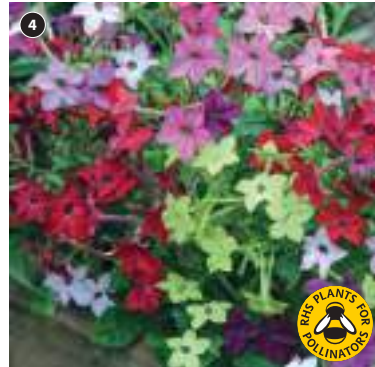

BUY 30
SAVE*
£6.99

The best
dwarf aster!

Trusted Service Award
2023
"Good value pack lovely mix of colours."
Trusted customer

1. Aster 'Starlight Mixed'

- Intriguing spider-like flowers smother compact plants in attractive shades of blue, purple, scarlet and rose

KC8225 £9.99 (36 plugs)
KC8226 £16.99 (72 plugs)
KC8228 £12.99 (15 garden ready)
KC8227 £18.99 (30 garden ready)

HHA. 30cm (12in). Flowers: Jul-Sept. Sun. Borders, Pots.

2. Phlox 'Pop Stars Mixed'

- Small plants are smothered in blooms
- Weather tolerant, compact - perfect for border displays

KB8235 £6.99 (12 plugs)
KB8237 £14.99 (48 plugs)
KB8616 £19.99 (72 plugs)
KF1876 £13.99 (15 garden ready)
KF1877 £19.99 (30 garden ready)

HHA. 25cm (10in). Flowers: Jun-Aug. Sun. Beds, Borders, Pots.

3. Marigold 'Zenith Mix' F1

- Robust growth and masses of golden, summer blooms

KF8450 £9.99 (36 plugs)
KF8452 £16.99 (72 plugs)
KA8783 £14.99 (15 garden ready)
KC6191 £19.99 (30 garden ready)

HHA. 35cm (14in). Flowers: Jul-Oct. Sun. Beds, Borders, Pots.

4. Nicotiana 'Eau de Cologne'

- Charming, night scented upward-facing blooms
- Most effective planted in large drifts

KA8786 £12.99 (15 garden ready)
KC6192 £18.99 (30 garden ready)

HHA. 50cm (20in). Flowers: Jul-Sept. Sun/Part Shade. Beds, Borders.

5. NEW Verbena 'Peach Picotee'

- Stunning clusters of peach flowers which cover the plant all summer

KF8453 £14.99 (15 garden ready)
KF8454 £19.99 (30 garden ready)

HHA. 30cm (12in). Flowers: Jun-Oct. Sun. Borders, Cutting, Wildlife Gardens, Pots.

FROM
£5.99

6

6. Begonia 'Organdy Mixed'

- A fabulous range of colours and contrasting foliage - whatever the weather!
- The ideal choice for low maintenance beds, borders and containers
- Masses of colour from flowers and leaves!