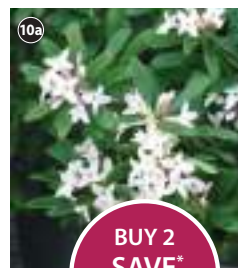

Flowers all
summer long

New