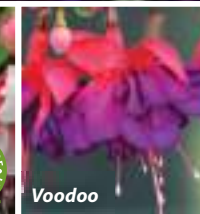

HHP. 30cm (12in). Flowers: Jun-Sept. Sun/Part Shade. Baskets, Pots, Windowboxes. Delivery: Mar-May.

Create your most amazing displays yet!

Deep Purple

Swingtime

Voodoo

Holly's Beauty

Peachy

- SENSATIONAL - PETUNIAS