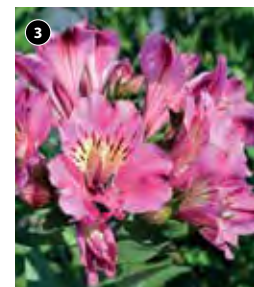

- POPULAR - PERENNIALS

Coming in all shapes and sizes, perennials will live for several years and flower every year

1

New

2

3

1. NEW Agapanthus 'Black Jack'

- The best black agapanthus with a free flowering habit and multi stemmed
- Hardy down to -10°C