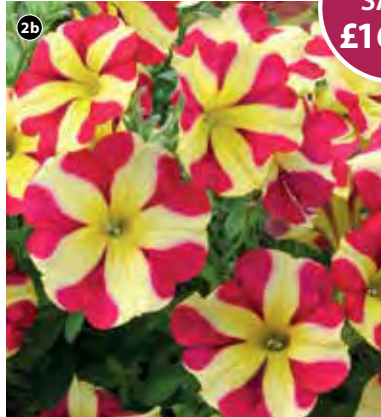

2c. 'King of Hearts'

KF1558 £9.99 (5 Postplugs)
KF1559 £14.99 (10 Postplugs)

HHA. 30cm (12in). Flowers: Jun-Oct. Sun. Baskets, Beds, Borders, Pots. Delivery: Mar-May.

Petunia 'Amore™ Trio' **SAVE £16.97**

KF7005 £8.99 (3 Postplugs) - 1 each of 2a-2c
KF7006 £17.98 £12.99 (6 Postplugs) - 2 each of 2a-2c
KF7007 £35.96 £18.99 (12 Postplugs) - 4 each of 2a-2c

BUY 3
SAVE*
£16.97