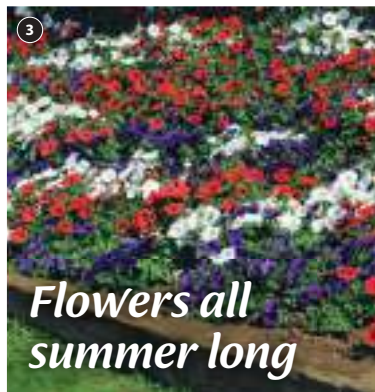

- Enjoy a marigold almost PINK in colour!
- Bushy, vigorous, free-flowering French marigold plants

KA1046 £12.99 (15 garden ready)
KC6190 £19.99 (30 garden ready)

HHA, 25cm (10in). Flowers: Jun-Oct.
Sun. Beds, Borders, Pots.

BUY 30
SAVE*
£9.99

BUY 48
SAVE*
£19.97

Flowers all
summer long

BUY 30
SAVE*
£9.99

BUY 30
SAVE*
£5.99

- GLORIOUS - GERANIUMS

Pelargoniums and Cranesbills
are so easy to grow, perfect
for gardeners of all abilities!