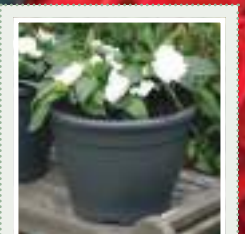

Planter Sabina Dark Grey

KA9944 £9.99 (Each)

KB0967 £14.99 (x 3)

KB3853 £19.99 (x 5)

- Stylish and versatile
- Sturdy and robust construction
- Pre-cut drainage holes

Dimensions: D32 x H23cm.
Despatch: within 3 days.