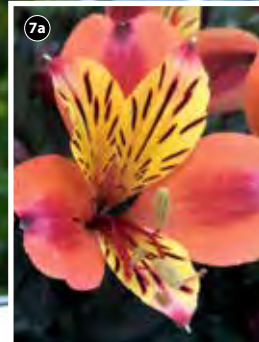

**BUY 3
SAVE*
£14.98**

1. Cordyline Trio

- Bushy evergreen shrub
- Great for city and coastal gardens
- Leather like sword shaped leaves

1a. 'Southern Splendour'

KC7315 £14.99 (1 x 9cm pot)
KF1569 £29.99 (3 x 9cm pots)

1b. 'Torbay Dazzler'

KF1622 £14.99 (1 x 9cm pot)
KF1623 £29.99 (3 x 9cm pots)

1c. 'Torbay Red'

KF1624 £14.99 (1 x 9cm pot)
KF1625 £29.99 (3 x 9cm pots)

Cordyline Trio **SAVE £14.98**

KF1626 ~~£44.97~~ £29.99 (3 x 9cm pots) - 1 each of 1a-1c

2. Argyranthemum 'GranDaisy Pink'

- Flowers prolifically throughout summer
- Tolerates changeable British summer weather
- Perfect for pots and borders

TP. 40cm (16in). Flowers: Jun-Oct. Sun. Borders, Pots. Delivery: Mar-May.

3. Coreopsis 'Solar'

- An abundance of colour from four dazzling varieties
- Drought tolerant
- Favoured by bees and butterflies

KF1984 £14.99 (4 jumbo plugs)
KF1985 £19.99 (8 jumbo plugs)

HP. 50cm (20in). Flowers: Apr-Nov. Sun/Part Shade. Beds, Borders, Pots. Delivery: Mar-May.

**BUY 3
SAVE*
£11.98**

4. Azalea Standard 'Japanese Red'

- Masses of striking scarlet blooms
- A low maintenance, evergreen shrub
- Ideal for acidic soil or patio containers

10414 £29.99 (1 x 2 litre pot)
KB5921 £54.99 (2 x 2 litre pots)

HS. 1.2m (4ft). Flowers: Apr-May. Sun/Part Shade. Borders, Pots. Delivery: Mar-May.

5. NEW Lantana Standard

- Stunning flower colours
- Striking patio feature plant
- Also great as an indoor plant

KF6073 £32.99 (1 x 19cm pot)
KF6628 £59.99 (2 x 19cm pots)

TS. 100cm (39in). Flowers: May-Sept. Sun. Pots, Indoors, Conservatory. Delivery: Apr-May.

Semponium Collection **SAVE £19.98**

KF4885 ~~£44.97~~ £24.99 (3 x 1 litre pots) - x each of 6a-6c

Perfect for PATIOS

**BUY 6
SAVE*
£29.98**

7. Alstroemeria 'Summer' Trio