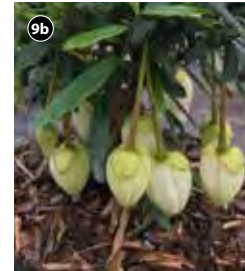

New

BUY 2
SAVE*
£9.99

Enormous flowers
up to 30cm across!