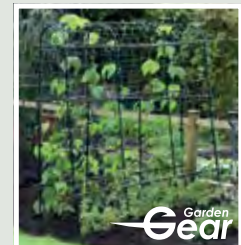

Garden Gear Pea & Bean Tunnel

G4460 £39.99

- Perfect for supporting the growth of peas and beans

2-year warranty. Dimensions: L180 x H180cm. Despatch: Within 3 days.