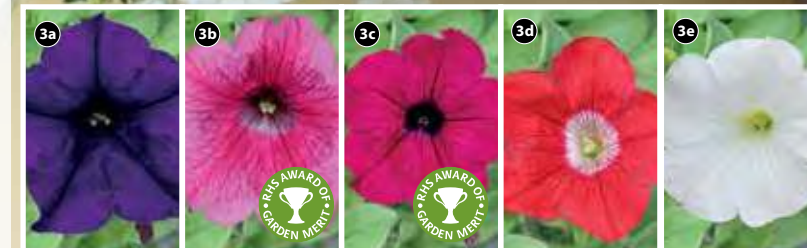

- SENSATIONAL - PETUNIAS

Every summer garden benefits from these colourful, easy to grow flowers

1. NEW Petunia 'Bridal Blush'

- Stunning new development in petunias with these large ruffle blooms
- British bred by world famous breeders to suit our climates
- Exceptional large flower size

KF6414 £9.99 (5 Postplugs)
KF6415 £14.99 (10 Postplugs)
KF6416 £19.99 (20 Postplugs)

HHA. 20-30cm (8-12in). Flowers: Jun-Oct. Sun. Baskets, Beds, Borders, Pots. Delivery: Mar-May.

New

New

2. NEW Petunia 'Amore™ Trio'

- A wonderful trio with unusual and colourful blooms
- Each bi-coloured bloom is edged with five bright hearts
- Perfect for bright and cheerful displays

2a. 'Pink Princess'

KF6422 £9.99 (5 Postplugs)
KF6423 £14.99 (10 Postplugs)

2b. 'Queen of Hearts'

KB8171 £9.99 (5 Postplugs)
KB8172 £14.99 (10 Postplugs)

2c. 'King of Hearts'

KF1558 £9.99 (5 Postplugs)
KF1559 £14.99 (10 Postplugs)

HHA. 30cm (12in). Flowers: Jun-Oct. Sun. Baskets, Beds, Borders, Pots. Delivery: Mar-May.

Petunia 'Amore™ Trio' **SAVE £16.97**

KF7005 £8.99 (3 Postplugs) - 1 each of 2a-2c
KF7006 £17.98 £12.99 (6 Postplugs) - 2 each of 2a-2c
KF7007 £35.96 £18.99 (12 Postplugs) - 4 each of 2a-2c

BUY 3
SAVE*
£16.97

The longest trailing stems of any petunia!

Sensational PETUNIAS

BUY 100
SAVE*
£129.81

3. Petunia 'Surfinia' Collection

- The longest trailing stems of any petunia
- Quick and vigorous - fills out baskets in no time
- Stands up to any British summer

3a. 'Blue'

KB8221 £8.99 (5 Postplugs)

3b. 'Hot Pink'

KB8222 £8.99 (5 Postplugs)

3c. 'Purple'

KB8223 £8.99 (5 Postplugs)

3d. 'Red'

KB8224 £8.99 (5 Postplugs)

3e. 'White'

KB8225 £8.99 (5 Postplugs)

HHA. 25cm (10in). Flowers: Jun-Oct. Sun. Baskets, Beds, Borders, Pots, Window Boxes. Delivery: Mar-May.

Petunia 'Surfinia' Collection **SAVE £129.81**