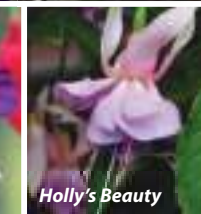

HHP. 30cm (12in). Flowers: Jun-Sept. Sun/Part Shade. Baskets, Pots, Windowboxes. Delivery: Mar-May.

Create your most amazing displays yet!

Deep Purple

Swingtime

Voodoo

Holly's Beauty

Peachy

- SENSATIONAL - PETUNIAS