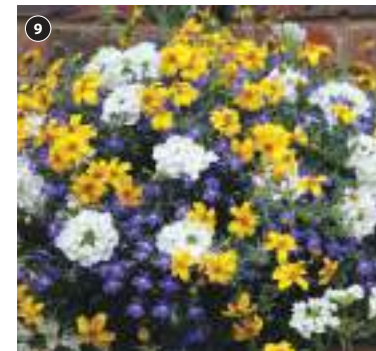

1a

1. Petunia 'Frills & Spills'

- Bred in Britain for the British climate
- Fragrant double-bloomed petunias
- Larger than other double trailing types and great for filling out hanging baskets

1a. 'Mixed'

KA1199 £22.99 (1 x standard)

KB3411 £29.99 (1 x premium)

1b. 'Cherry Ripple'

KF1930 £22.99 (1 x standard)

KF1929 £29.99 (1 x premium)

HHA, 30cm (12in). Flowers: Jun-Oct. Sun. Baskets, Containers. Delivery: Apr-May.

*Fabulous
'frilly' blooms!*

BUY 2
SAVE*

£14.99

1b

3

2

4

3. Eton Mess

- A mouthwatering blend of petunia, calibrachoa and verbena that will mingle into a huge ball of colour!
- Ideal for creating a beautifully balanced and colourful display

KA1203 £22.99 (1 x standard)

KB3406 £29.99 (1 x premium)

HHA, 25cm (10in). Flowers: Jun-Sept. Sun/Part Shade. Baskets, Containers. Delivery: Apr-May.

4. Geranium 'Grandeur Red'

- A bushy habit with ivy-leaf foliage and clusters of large single flowers
- Vibrant blooms framed by velvety, scalloped foliage

KC7780 £19.99 (1 x standard)

KC7781 £26.99 (1 x premium)

HHP, 50cm (20in). Flowers: Jun-Oct. Sun. Baskets, Containers. Delivery: Apr-May.

5. Fruit Salad

- A colourful duo of calibrachoa complemented with cascading white lobelia

KA1211 £22.99 (1 x standard)

KB3407 £29.99 (1 x premium)

HHA, 25cm (10in). Flowers: Jun-Sept. Sun/Part Shade. Baskets, Containers. Delivery: Apr-May.

6. Amber Shades

- A stunning blend of golden, peach and rich red blooms
- These petunias, calibrachos and bidens are full of flower power

KF1927 £22.99 (1 x standard)

KF1928 £29.99 (1 x premium)

HHA, 30cm (11in). Flowers: Jun-Oct. Sun. Baskets. Delivery: Apr-May.

7. Coral Falls

- Beautiful coral blooms contrast with silver trails
- Lovely combination basket

KF1933 £22.99 (1 x standard)

KF1934 £29.99 (1 x premium)